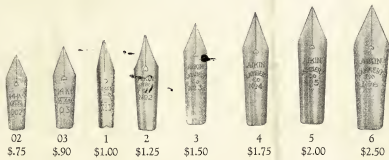

"Ebony Beacon"

No. 9220

List, \$2.00

Plain Holder, 1
Wide Gold Band,
Spring Needle,
Overflow Pocket.

"Red Beacon"

No. 9100

List, \$2.00

When closed 4 $\frac{3}{4}$
inches long.
Spring Needle,
Overflow Pocket.

"MERCANTILE" FOUNTAIN PEN NIBS

14 CARAT GOLD

The Aikin-Lambert Company was among the first to manufacture gold pens or "nibs," and the superiority of these in temper, point, finish and all around excellence for writing has been recognized by the public and the trade for over fifty years.

Order by number, using the numerals and letters as indicated under each pen and specify "fine," "medium" or stub point.

MADE TO FIT ALL STANDARD MAKES OF FOUNTAIN PENS

No. 02.	For Fountain Pens sold at.....	\$1.50
" 03.	For those sold at.....	2.00
" 2.	For standard makes sold at....	2.50
" 3.	For standard makes sold at....	3.00
" 4.	For standard makes sold at....	4.00
" 5.	For standard makes sold at....	5.00